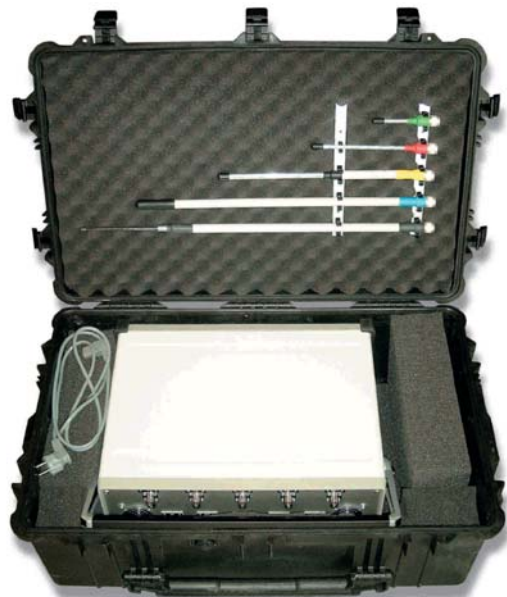

Anti Surveillance Sweep Jammer 3050

Introduction

Anti Surveillance Sweep Jammer 3050

The 3930 Jammer is based on Elaman's long standing technological leadership and it is proven jamming technology. Elaman's wide installed product base attests to Elaman's determination to provide high-end, quality products to customers around the world.

Frequency Range:

| | |
|-----------------------|--------------------|
| 5 Channels | |
| HF 20 - 80 MHz | VHF 80 - 200 MHz |
| UHF 200 - 500 MHz | SHF 500 - 1000 MHz |
| SHFII 1800 - 2000 MHz | |

| | |
|--------------------------|-------------------------------|
| Power-Output: | 45 - 50 W sum of all channels |
| Modulation: | Double-Digital-Sweep |
| Power Supply: | 220 - 240 V |
| 5 Antennas: | 50 ohm N-Connector |
| Jamming distance: | 50 meters |
| Dimensions: | 460 x 520 x 280 mm |
| Weigth: | approx 19 kg |