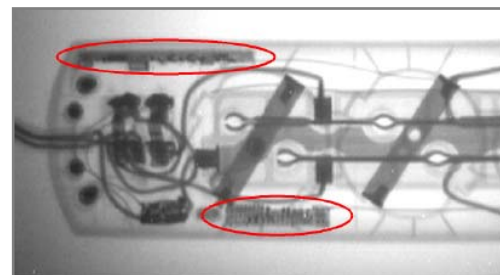

Use Model 7504 to search behind walls, doors or vehicle panels (hidden bug detection)

Model 7504 penetrates exterior walls. Checks items without moving them to search for weapons

Stores Captured Images on Discs or PCs

1. Model X-RAY standard configuration:

- Lightweight X-Ray Generator
- Laptop PC
- Image Capture Unit (ICU)
- Transportation Case
- 50 meter cable drum and optional wireless control
- Spare Generator Battery
- Battery Charger
- Instruction manual

X-ray View of calculator and pen with inbuilt transmitter

X-ray View of a remote control plug transmitter

2. Model 7504 Image Capture Unit (SICU)

Standard Image Area	8 X 10" (20.32 X 25.40 cm) Optional: 10 x 13" Custom sizes available
Camera Type	High Performance CCD
Horizontal Resolution	625 TV lines
Video Signal/Noise	Better than 40 dB

3. X-Ray Generator

Option 2	XR200: 2 kg with battery 150kV maximum energy Penetration: 15 mm steel 5.5 kg with battery
----------	---

Manipulation GSM Phone

Keyboard connector with concealed logger