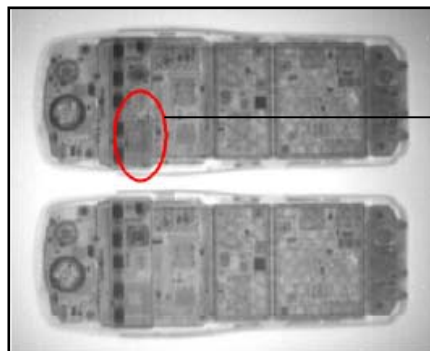

X-ray View of calculator and pen with inbuilt transmitter

X-ray View of a remote control plug transmitter

2. Model 7504 Image Capture Unit (SICU)

Standard Image Area	8 X 10" (20.32 X 25.40 cm) Optional: 10 x 13" Custom sizes available
Camera Type	High Performance CCD
Horizontal Resolution	625 TV lines
Video Signal/Noise	Better than 40 dB

3. X-Ray Generator

Option 2	XR200: 2 kg with battery 150kV maximum energy Penetration: 15 mm steel 5.5 kg with battery
----------	---

Manipulation GSM Phone

Keyboard connector with concealed logger