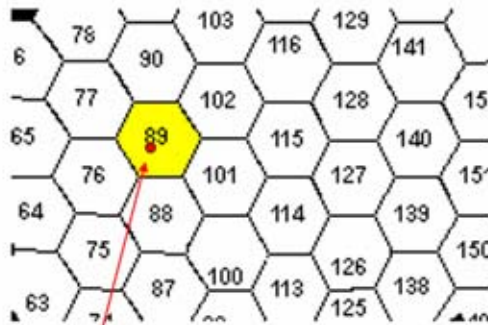

Monitoring System
Example Coveridge of
Strategic Thuraya

Strategic TMS Coverage

- Location of Main Strategic TMS in spotbeam 89

Strategic TMS Coverage

- Total coverage area of the strategic system
- Coverage of further spotbeams cannot be guaranteed due to frequency reuse

Strategic TMS Coverage

- Frequency reuse – possible with only 2 spot beam spacing
- Spotbeams 90 & 87 on the same frequencies

Remote L Band Coverage

- Addition of Remote L Band subsystem in spotbeam 127

Remote L Band Coverage

- ☎ Coverage extended to include an additional 7 spotbeams
- ☎ Further Remote L Band systems can be added to expand the coverage of the TMS
- ☎ A 'live' Data link needs to be maintained between the main strategic site and remote L band sites