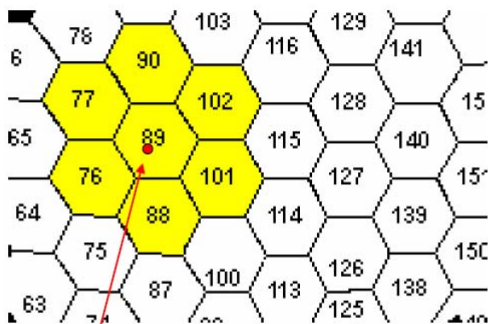

Monitoring System
Example Coveridge of
Strategic Thuraya

Strategic TMS Coverage

- Location of Main Strategic TMS in spotbeam 89

Strategic TMS Coverage

- Total coverage area of the strategic system
- Coverage of further spotbeams cannot be guaranteed due to frequency reuse

Strategic TMS Coverage

- Frequency reuse – possible with only 2 spot beam spacing
- Spotbeams 90 & 87 on the same frequencies

Remote L Band Coverage

- Addition of Remote L Band subsystem in spotbeam 127

Remote L Band Coverage

- ☎ Coverage extended to include an additional 7 spotbeams
- ☎ Further Remote L Band systems can be added to expand the coverage of the TMS
- ☎ A 'live' Data link needs to be maintained between the main strategic site and remote L band sites