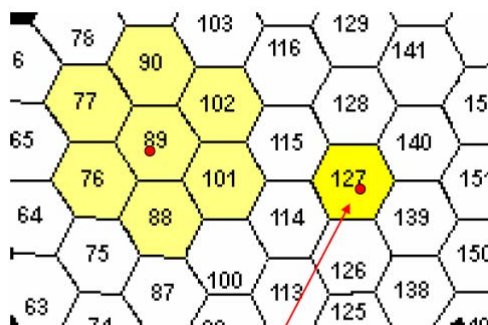

Monitoring System
Example Coveridge of
Strategic Thuraya

Strategic TMS Coverage

- Location of Main Strategic TMS in spotbeam 89

Strategic TMS Coverage

- Total coverage area of the strategic system
- Coverage of further spotbeams cannot be guaranteed due to frequency reuse

Strategic TMS Coverage

- Frequency reuse – possible with only 2 spot beam spacing
- Spotbeams 90 & 87 on the same frequencies

Remote L Band Coverage

- Addition of Remote L Band subsystem in spotbeam 127

Remote L Band Coverage

- ☎ Coverage extended to include an additional 7 spotbeams
- ☎ Further Remote L Band systems can be added to expand the coverage of the TMS
- ☎ A 'live' Data link needs to be maintained between the main strategic site and remote L band sites