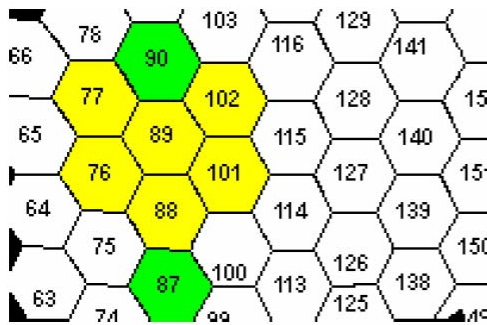

Monitoring System
Example Coveridge of
Strategic Thuraya

Strategic TMS Coverage

- Location of Main Strategic TMS in spotbeam 89

Strategic TMS Coverage

- Total coverage area of the strategic system
- Coverage of further spotbeams cannot be guaranteed due to frequency reuse

Strategic TMS Coverage

- Frequency reuse – possible with only 2 spot beam spacing
- Spotbeams 90 & 87 on the same frequencies

Remote L Band Coverage

- Addition of Remote L Band subsystem in spotbeam 127

Remote L Band Coverage

- ☎ Coverage extended to include an additional 7 spotbeams
- ☎ Further Remote L Band systems can be added to expand the coverage of the TMS
- ☎ A 'live' Data link needs to be maintained between the main strategic site and remote L band sites