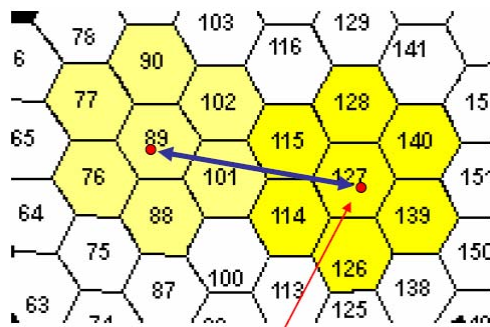

Monitoring System
Example Coveridge of
Strategic Thuraya

Strategic TMS Coverage

- Location of Main Strategic TMS in spotbeam 89

Strategic TMS Coverage

- Total coverage area of the strategic system
- Coverage of further spotbeams cannot be guaranteed due to frequency reuse

Strategic TMS Coverage

- Frequency reuse – possible with only 2 spot beam spacing
- Spotbeams 90 & 87 on the same frequencies

Remote L Band Coverage

- Addition of Remote L Band subsystem in spotbeam 127

Remote L Band Coverage

- ☎ Coverage extended to include an additional 7 spotbeams
- ☎ Further Remote L Band systems can be added to expand the coverage of the TMS
- ☎ A 'live' Data link needs to be maintained between the main strategic site and remote L band sites