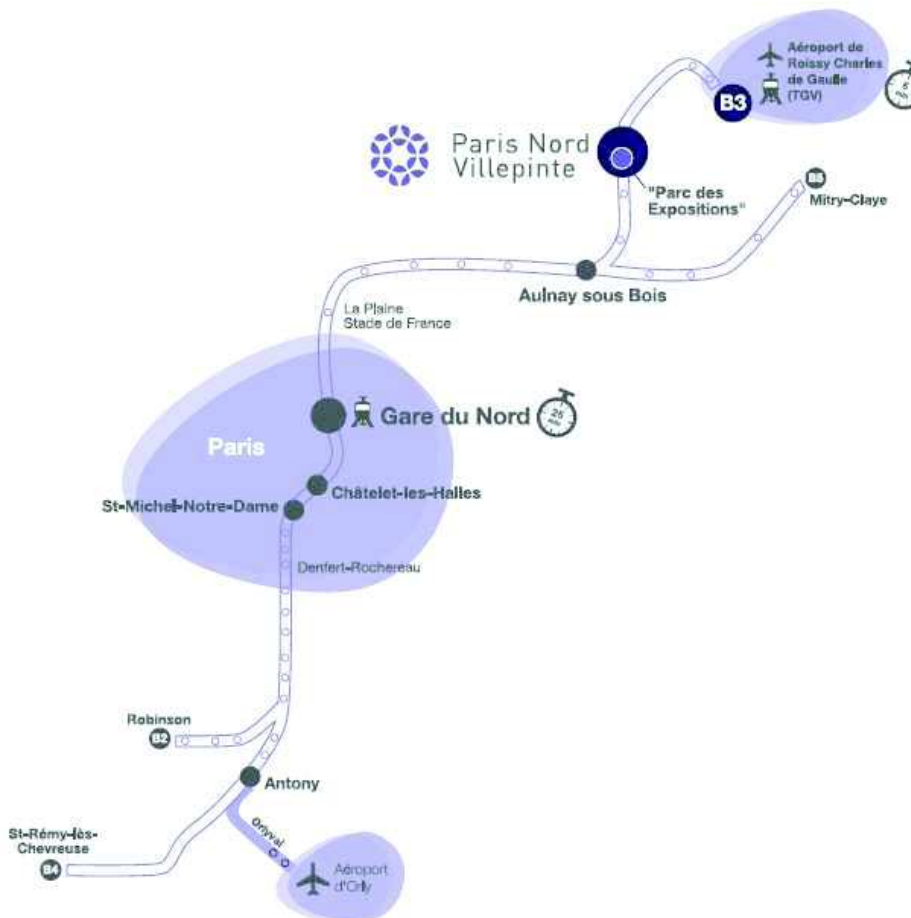

ZAC de Paris Nord II – C.D.40 – 93420 VILLEPINTE - France

Parc des Expositions de Paris Nord Villepinte Access

↪ By RER – Which line to take?

- RER ligne B, direction Roissy. 19mn from the Gare du Nord train station. 22 mn from Châtelet station.
- From Roissy-Charles de Gaulle Airport:

RER ligne B, direction Robinson - Saint Rémy les Chevreuse. Get off the train at the first station Parc des Expositions.

- From Orly Airport:

Take OrlyVal up to Antony station, then RER B - direction Roissy-Charles de Gaulle 2 - TGV, and get off at the "Parc des expositions" station

- Where to alight

"Parc des Expositions" station on RER B

Conditions of access – Exhibitors schedule of hours (cont.)

➔ By Road

- From the north of Paris

Take the A1 motorway (Porte de la Chapelle) or A3 motorway (Porte de Bagnole), then the 104 motorway (direction: Soissons). Then follow the signs to the "Parc des Expositions" entrance.

- From the south of Paris

Take the A86 or A6 motorway towards Paris, followed by the A1 or A3 and then the A104 direction Soissons. Follow signs to "Parc des Expositions". And go to Visitors' or exhibitors area