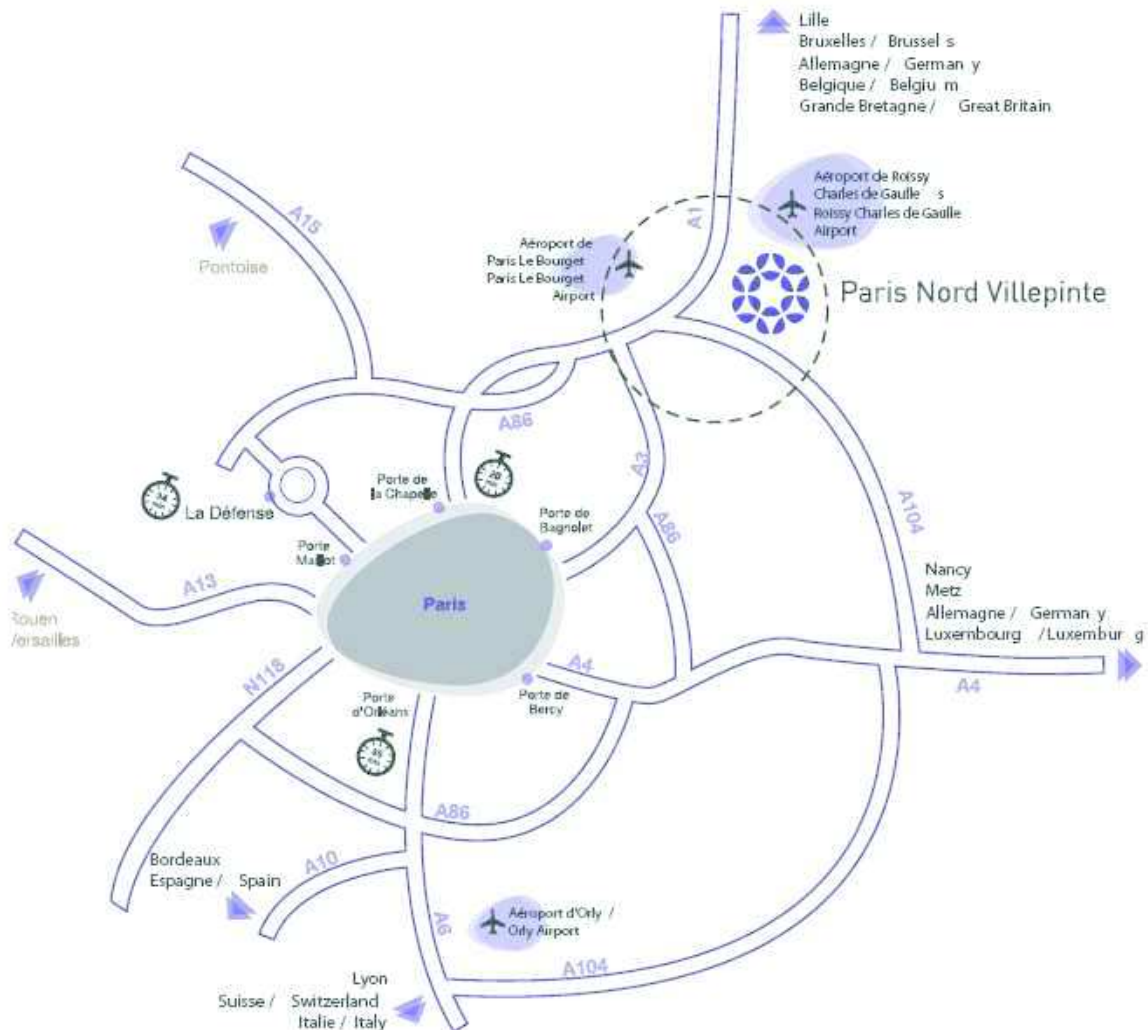

Conditions of access – Exhibitors schedule of hours (cont.)

➔ By Road

- From the north of Paris

Take the A1 motorway (Porte de la Chapelle) or A3 motorway (Porte de Bagnole), then the 104 motorway (direction: Soissons). Then follow the signs to the "Parc des Expositions" entrance.

- From the south of Paris

Take the A86 or A6 motorway towards Paris, followed by the A1 or A3 and then the A104 direction Soissons. Follow signs to "Parc des Expositions". And go to Visitors' or exhibitors area

→ Map out your itinerary on www.mappy.fr