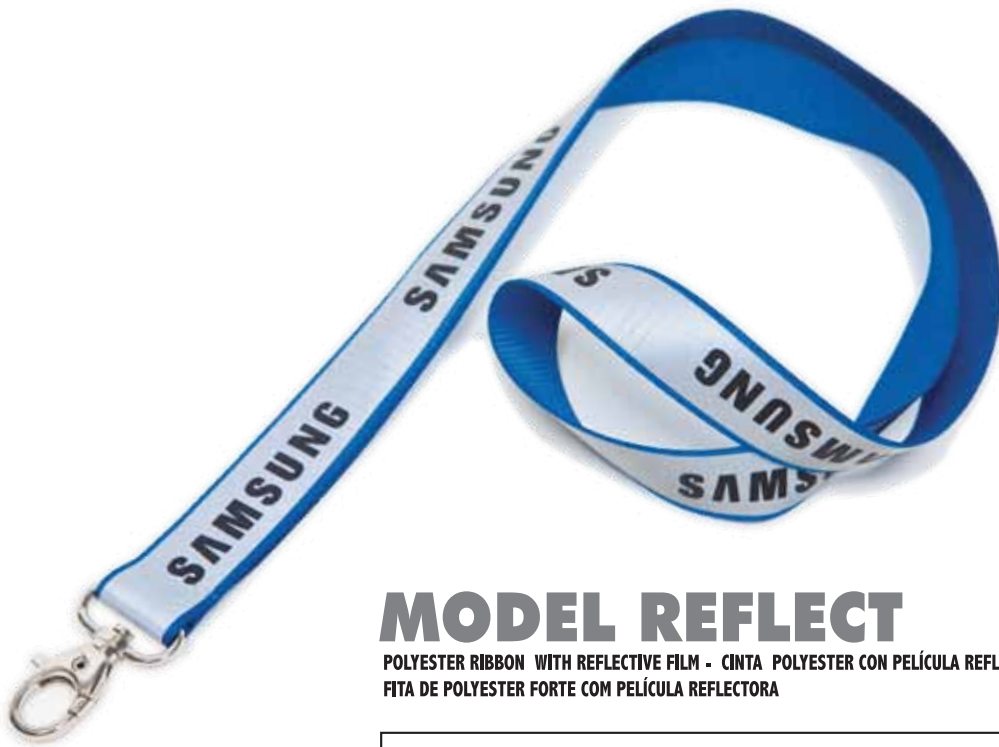

+ MOBILE HOLDER
ATTACHED - WITH - COM

+0,14

NEOPRENE MODEL

NEOPRENE RIBBON - CINTA EN NEOPRENE - FITA DE NEOPRENE

MODEL :	CLIC-CLAC 15 mm + A1 (simple ring) + M2 (metallic hook) Ribbon printed in 2 colors - Cinta grabada 2 colors - Fita gravada 2 cores						
COLORS :	Consult CARDCOLOR 1						
PRICE :	10,000	5,000	3,000	1,000	500	300	100
	1,38	1,78	2,36	2,96	N/D	N/D	N/D