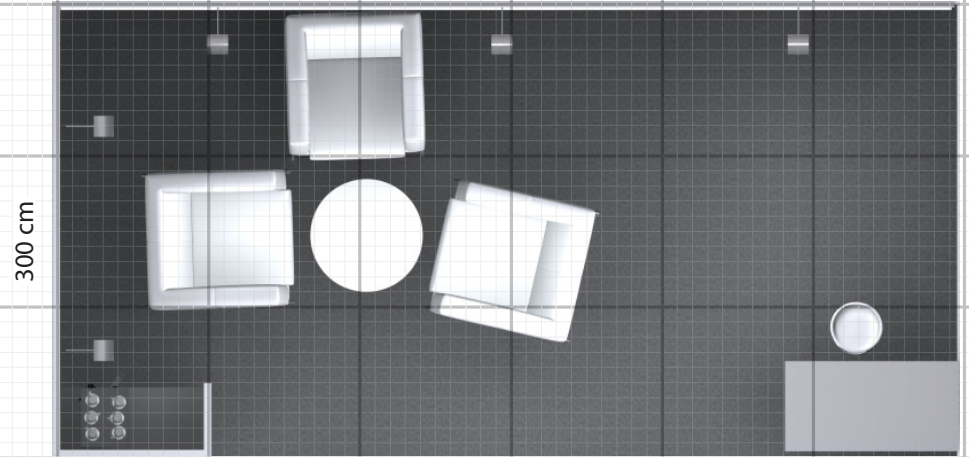

]Hacking**Team**[

FRONTAL VIEW

LATERAL VIEW

TOP VIEW

plan scale 1:50

⊗ Socket for TV and Coffee Machine
⊗ Lights