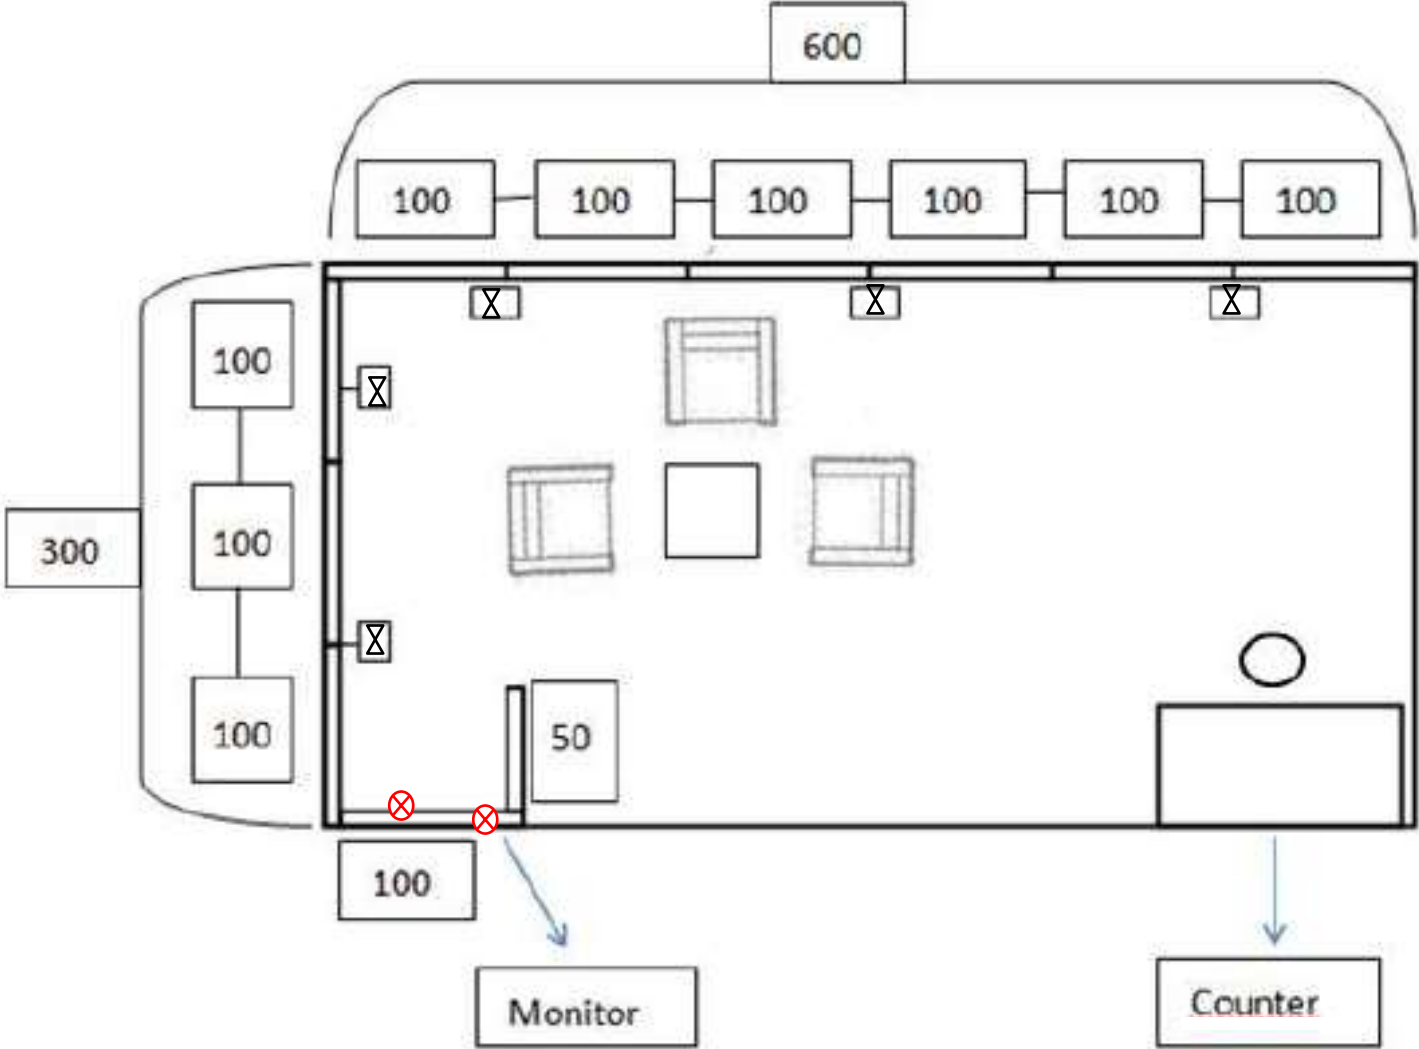

]Hacking**Team**[

FRONTAL VIEW

LATERAL VIEW

TOP VIEW

plan scale 1:50

⊗ Socket for TV and Coffee Machine
⊗ Lights