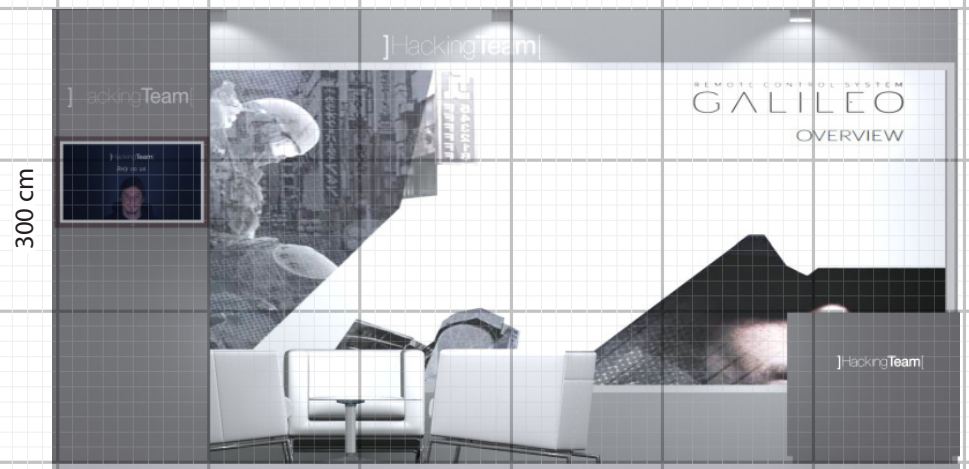

]Hacking**Team**[

FRONTAL VIEW

LATERAL VIEW

TOP VIEW

plan scale 1:50

⊗ Socket for TV and Coffee Machine
⊗ Lights