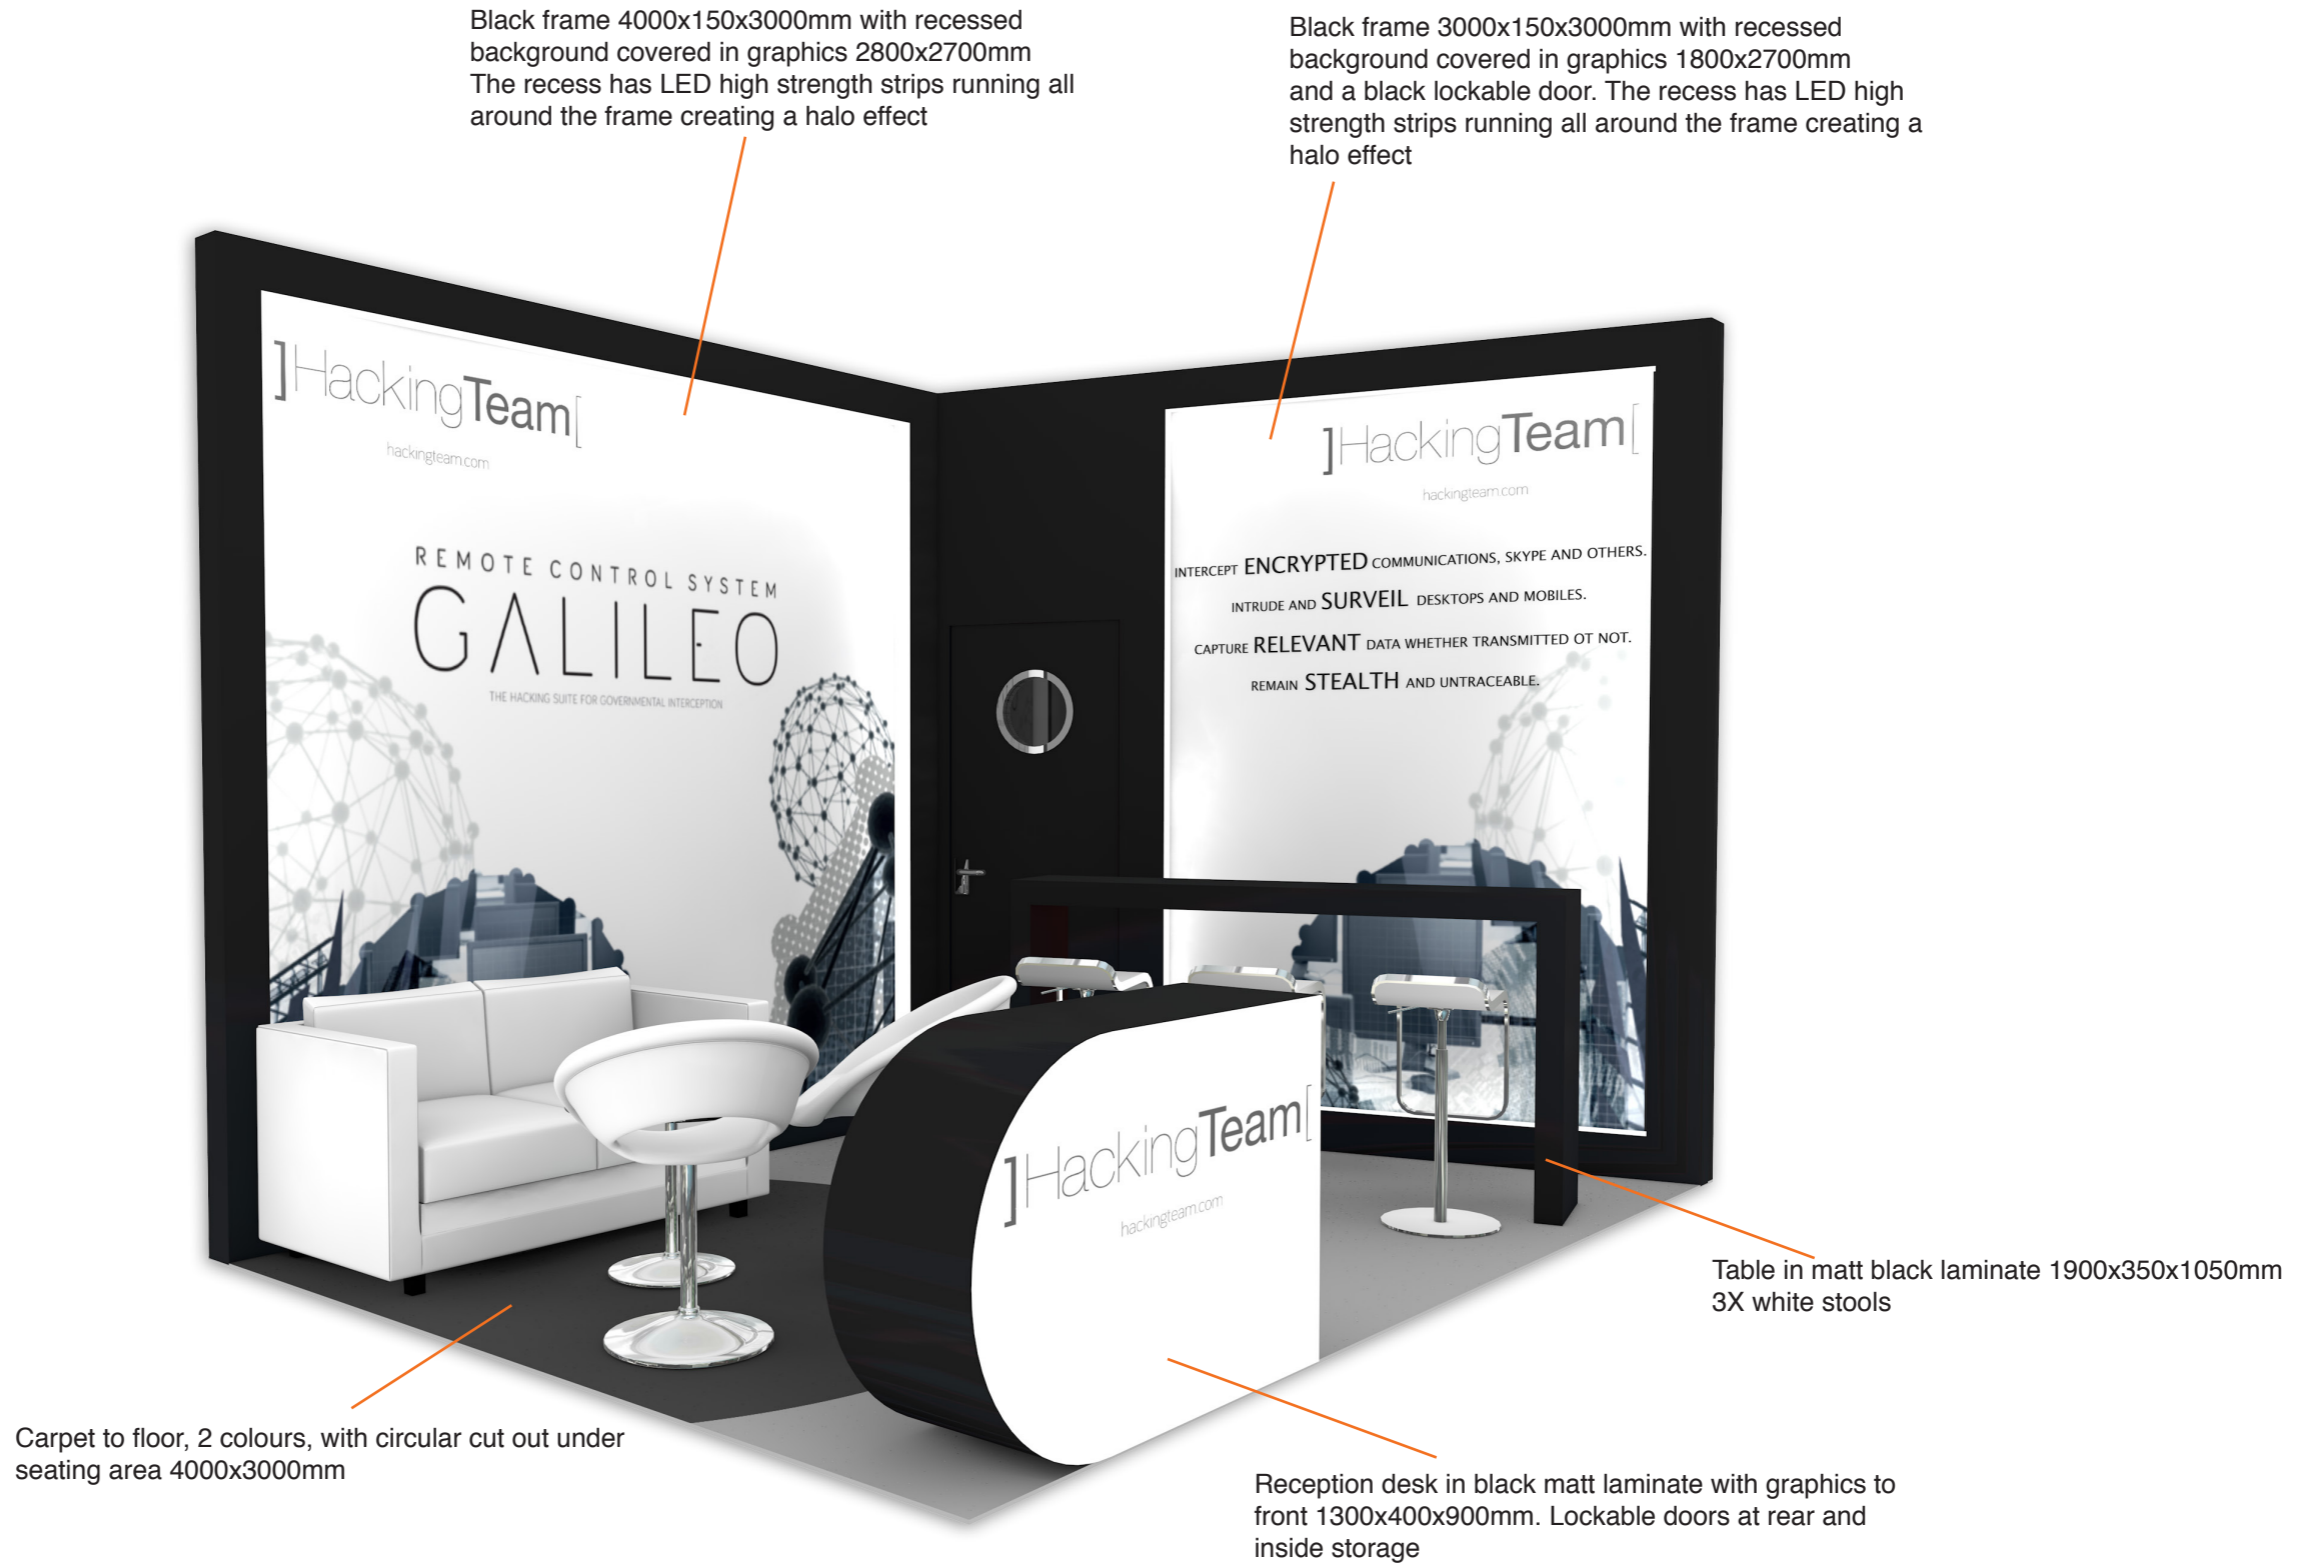

Hacking Team @ IDEX 2015

3D Visuals

Option C

Black frame 4000x150x3000mm with recessed background covered in graphics 2800x2700mm. The recess has LED high strength strips running all around the frame creating a halo effect

Black frame 3000x150x3000mm with recessed background covered in graphics 1800x2700mm and a black lockable door. The recess has LED high strength strips running all around the frame creating a halo effect

Table in matt black laminate 1900x350x1050mm
3X white stools

Carpet to floor, 2 colours, with circular cut out under seating area 4000x3000mm

Reception desk in black matt laminate with graphics to front 1300x400x900mm. Lockable doors at rear and inside storage

Furniture:

- 1X 2 seater white faux leather sofa
- 2X white armchairs
- 1X glass top coffee table