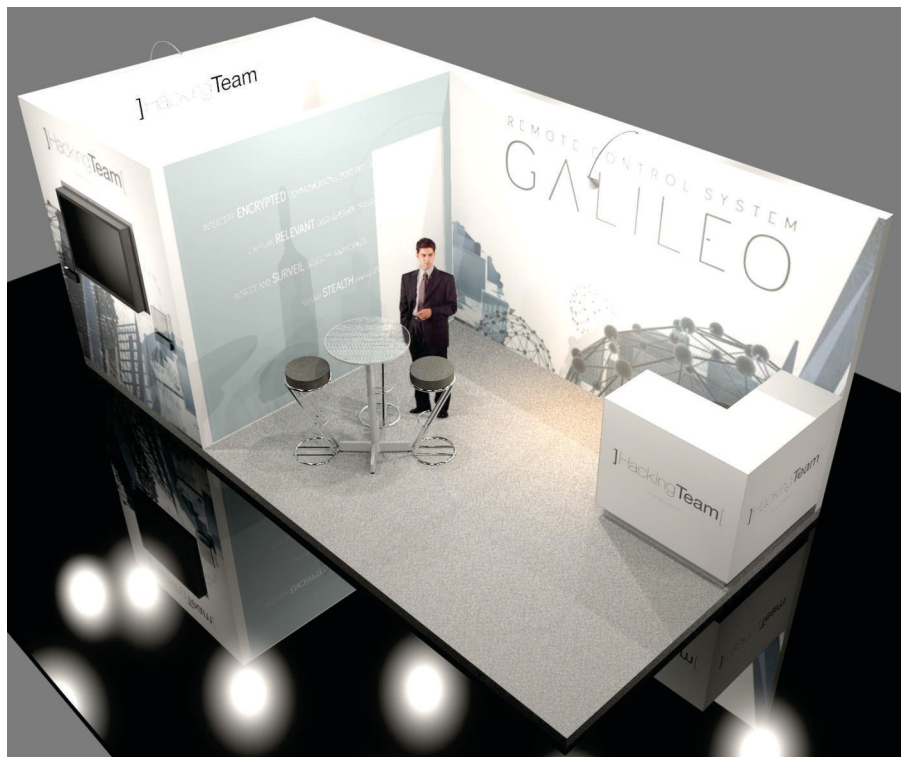

Graphic panel with graphics supplied by client. Long arm spot, to light up graphic.

42" Plasma screen with brochure holders to the side

Reception counter with company logo

Meeting room with table and 6 chairs. Lockable door.

100mm Raised flooring with grey carpet tiles

Perspective View - Side View

**Hacking Team @ ISS 2014, 16-17 July 2014, SCC - Ballroom**

**Please note:**

- All graphics displayed are for presentation purposes only, Client to provide complete printable artwork
- All solid coloured panels will be vinylled / painted

Perspective view - Side View

**Hacking Team @ ISS 2014, 16-17 July 2014, SCC - Ballroom**

Perspective view - Corner Tilt

**Please note:**

- All graphics displayed are for presentation purposes only, Client to provide complete printable artwork
- All solid coloured panels will be vinylled / painted