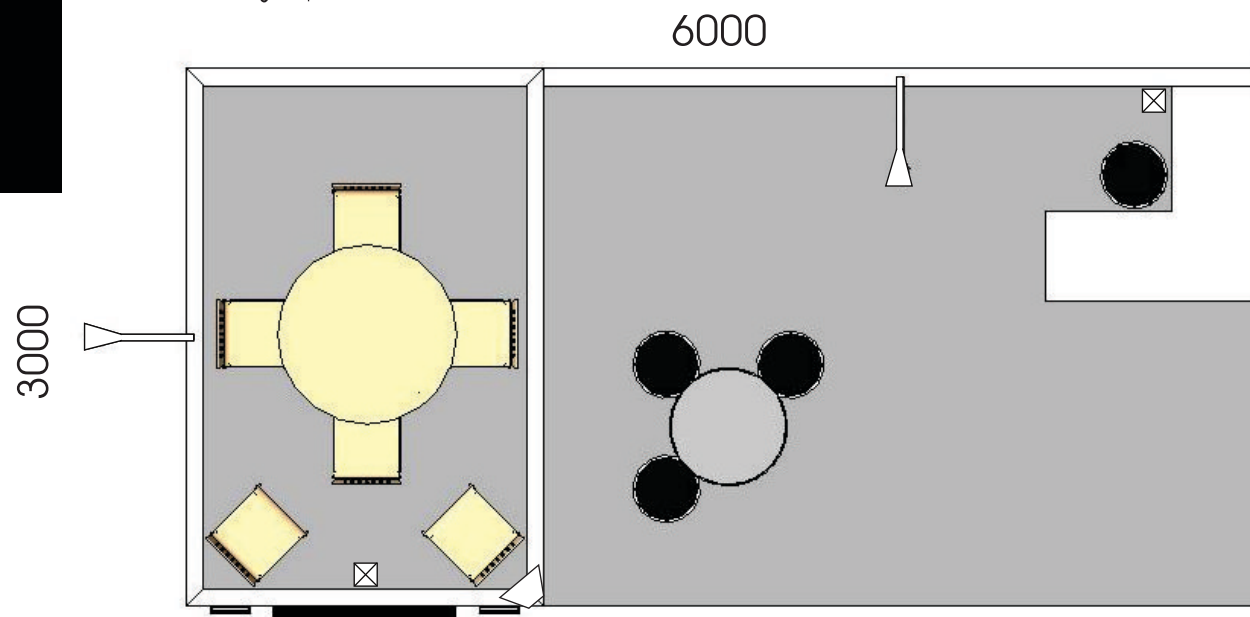

Perspective view - Side View

**Hacking Team @ ISS 2014, 16-17 July 2014, SCC - Ballroom**

Perspective view - Corner Tilt

**Please note:**

- All graphics displayed are for presentation purposes only, Client to provide complete printable artwork
- All solid coloured panels will be vinylled / painted

**Electrical:**

- ⊠ Plug point
- ⤵ Long arm spot
- ▽ Halogen Spot

Plan lay-out

Hacking Team @ ISS 2014, 16-17 July 2014, SCC - Ballroom